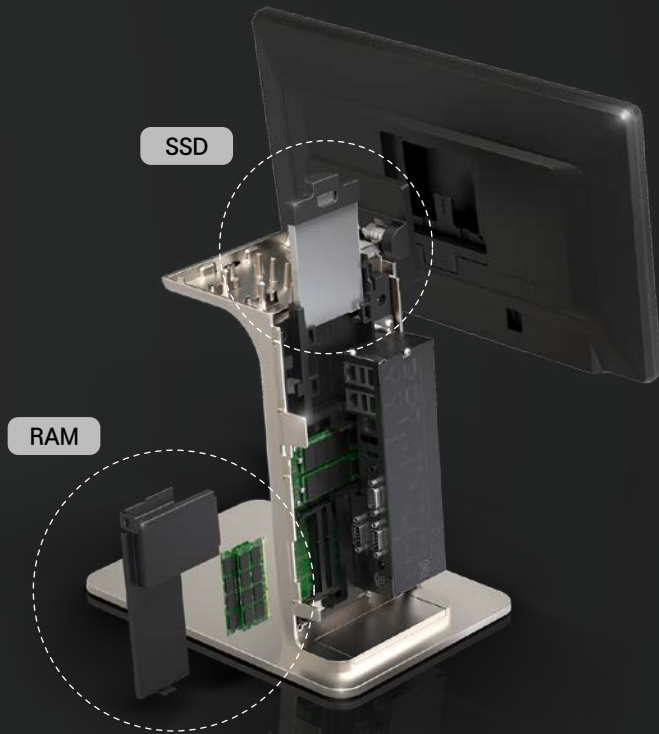

▶ You can use it in various combinations

▲ MSR

▲ MSR+SCR

▲ MSR+Dallas key

▲ MSR+Finger print

Flexible Design

Color Variation

▲ Gold & Black

▲ Silver & White

Installation Type

Basic Type

Fixed Type

Box Type

Wall Type

Flexible Design

Convenient Maintenance

- ▶ You can easily replace SSD and RAM without tools

Easy Assembly

- ▶ Attach and detach the display with one button
- ▶ It is possible to disassemble the product by hands, and easy to clean up lines

Application

- ▶ FORZA can be installed in various environments

Specification

Type		Low/Middle type	High type
System	CPU	4th Celeron J1900	7th Core i3 7100U, i5 7200U
	Storage	2.5" SSD 64GB/128GB/256GB M.2 64GB/128GB/256GB * RAID support	
	RAM	DDR III 1 slot (up to 8GB)	DDR IV 2 slots (up to 32GB)
Display	Front display	10.1 inch (1024x600)/15.6, 18.5 inch (1366x768)/15 inch (1024x768)	
	Customer display	2Line LCD, 9.7/10.1/15 inch (Touch available)	
	Touch	Projected capacitive multi-touch panel (PCAP)	
Interface	Default Interface	USB 6, Serial 4 (D-Sub9 3, RJ45 1), LAN 1, Drawer 1, Video 1 (DP 1)	USB 6, Serial 4 (D-Sub9 3, RJ45 1), LAN 1, Drawer 1, Video 2 (DP 1, HDMI 1)
	Extended Interface (Choose 1)	Type A : USB 4	
		Type B : Serial 2 (D-Sub9 1, RJ45 1)	
		Type C : Parallel 1	
Audio	Line-out 1 port, Internal speaker (2W)		
Peripheral	Payment/ID	MSR/SCR/Finger print/Dallas key	
Option	Installation type	Fixed type/Wall type (Wall-mount)/Box type (PC box)	
Software	OS	POS Reday 7, Win 8.1 Industry, Win 10 IoT Enterprise	Win 10 IoT Enterprise
General	Dimension (WxDxH)	355x215x432mm (Basic type, 15 inch main display)	
	Net weight	5.35kg (Basic type, 15 inch main display)	
	Color	Gold & Black/Silver & White	
Power supply		AC 100~240V, 50~60Hz/DC 12V, 5A (60W)	
Certification		KC/CE/FCC/DB/cTUVus (NRTL)/RoHS	