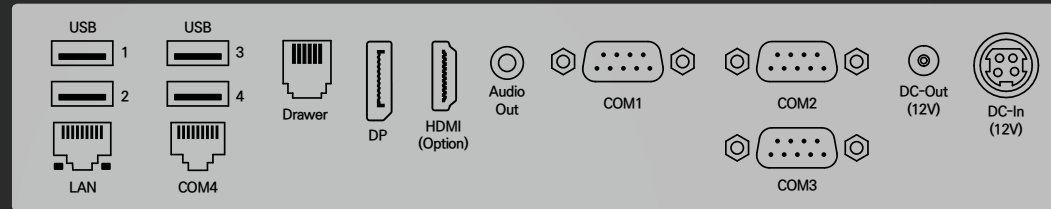

▶ Default : USB 6, Serial 4, DP 1, Lan 1, Drawer 1, Audio 1 (Core CPU : DP 1, HDMI 1)

▶ Additional Type * You can choose one type of Type A, B, C

Type A : USB 4

Type B : Serial 2

Type C : Parallel 1

Payment & Identification

▶ You can use it in various combinations

▲ MSR

▲ MSR+SCR

▲ MSR+Dallas key

▲ MSR+Finger print

Flexible Design

Color Variation

▲ Gold & Black

▲ Silver & White

Installation Type

Basic Type

Fixed Type

Box Type

Wall Type

Flexible Design

Convenient Maintenance

- ▶ FORZA can be installed in various environments

Specification

Type		Low/Middle type	High type
System	CPU	4th Celeron J1900	7th Core i3 7100U, i5 7200U
	Storage	2.5" SSD 64GB/128GB/256GB M.2 64GB/128GB/256GB * RAID support	
	RAM	DDR III 1 slot (up to 8GB)	DDR IV 2 slots (up to 32GB)
Display	Front display	10.1 inch (1024x600)/15.6, 18.5 inch (1366x768)/15 inch (1024x768)	
	Customer display	2Line LCD, 9.7/10.1/15 inch (Touch available)	
	Touch	Projected capacitive multi-touch panel (PCAP)	
Interface	Default Interface	USB 6, Serial 4 (D-Sub9 3, RJ45 1), LAN 1, Drawer 1, Video 1 (DP 1)	USB 6, Serial 4 (D-Sub9 3, RJ45 1), LAN 1, Drawer 1, Video 2 (DP 1, HDMI 1)
	Extended Interface (Choose 1)	Type A : USB 4	
		Type B : Serial 2 (D-Sub9 1, RJ45 1)	
		Type C : Parallel 1	
Audio	Line-out 1 port, Internal speaker (2W)		
Peripheral	Payment/ID	MSR/SCR/Finger print/Dallas key	
Option	Installation type	Fixed type/Wall type (Wall-mount)/Box type (PC box)	
Software	OS	POS Reday 7, Win 8.1 Industry, Win 10 IoT Enterprise	Win 10 IoT Enterprise
General	Dimension (WxDxH)	355x215x432mm (Basic type, 15 inch main display)	
	Net weight	5.35kg (Basic type, 15 inch main display)	
	Color	Gold & Black/Silver & White	
Power supply		AC 100~240V, 50~60Hz/DC 12V, 5A (60W)	
Certification		KC/CE/FCC/DB/cTUVus (NRTL)/RoHS	