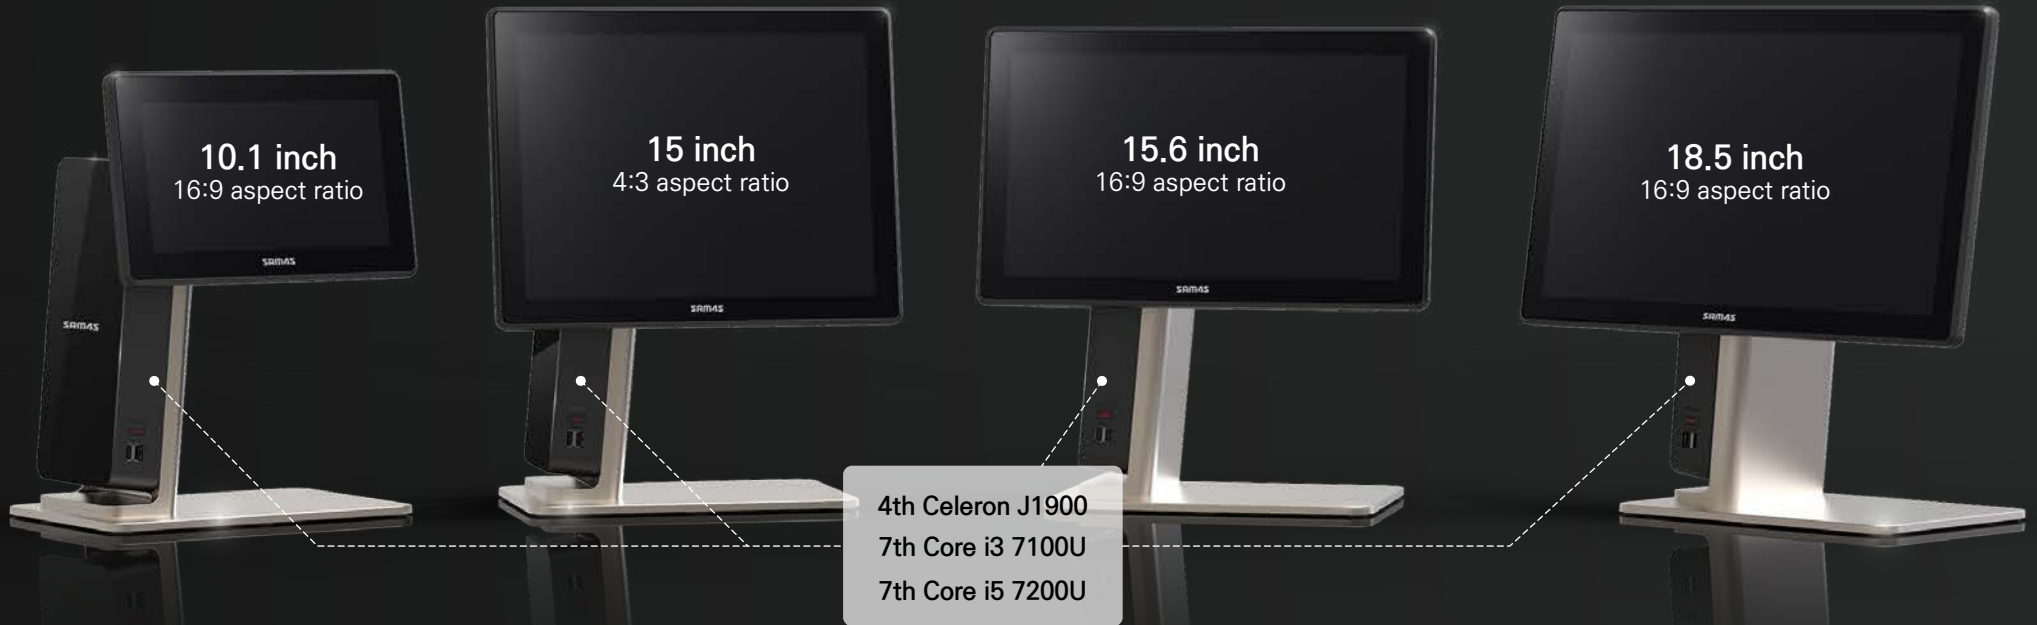

SAM4S

FORZA

Be Flexible with You!

Flexible Option

Main Display & Intel CPU

Customer Display

Flexible Option

Extended Interface

▶ Default : USB 6, Serial 4, DP 1, Lan 1, Drawer 1, Audio 1 (Core CPU : DP 1, HDMI 1)

▶ Additional Type * You can choose one type of Type A, B, C

Type A : USB 4

Type B : Serial 2

Type C : Parallel 1

Payment & Identification

▲ Silver & White

Installation Type

Basic Type

Fixed Type

Box Type

Wall Type

Flexible Design

Convenient Maintenance

- ▶ FORZA can be installed in various environments

Specification

Type		Low/Middle type	High type
System	CPU	4th Celeron J1900	7th Core i3 7100U, i5 7200U
	Storage	2.5" SSD 64GB/128GB/256GB M.2 64GB/128GB/256GB * RAID support	
	RAM	DDR III 1 slot (up to 8GB)	DDR IV 2 slots (up to 32GB)
Display	Front display	10.1 inch (1024x600)/15.6, 18.5 inch (1366x768)/15 inch (1024x768)	
	Customer display	2Line LCD, 9.7/10.1/15 inch (Touch available)	
	Touch	Projected capacitive multi-touch panel (PCAP)	
Interface	Default Interface	USB 6, Serial 4 (D-Sub9 3, RJ45 1), LAN 1, Drawer 1, Video 1 (DP 1)	USB 6, Serial 4 (D-Sub9 3, RJ45 1), LAN 1, Drawer 1, Video 2 (DP 1, HDMI 1)
	Extended Interface (Choose 1)	Type A : USB 4	
		Type B : Serial 2 (D-Sub9 1, RJ45 1)	
		Type C : Parallel 1	
Audio	Line-out 1 port, Internal speaker (2W)		
Peripheral	Payment/ID	MSR/SCR/Finger print/Dallas key	
Option	Installation type	Fixed type/Wall type (Wall-mount)/Box type (PC box)	
Software	OS	POS Reday 7, Win 8.1 Industry, Win 10 IoT Enterprise	Win 10 IoT Enterprise
General	Dimension (WxDxH)	355x215x432mm (Basic type, 15 inch main display)	
	Net weight	5.35kg (Basic type, 15 inch main display)	
	Color	Gold & Black/Silver & White	
Power supply		AC 100~240V, 50~60Hz/DC 12V, 5A (60W)	
Certification		KC/CE/FCC/DB/cTUVus (NRTL)/RoHS	