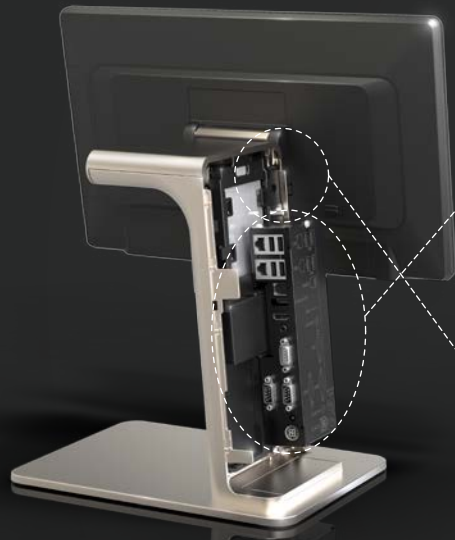

SAM4S

FORZA

Be Flexible with You!

Flexible Option

Main Display & Intel CPU

Customer Display

Flexible Option

Extended Interface

▶ Default : USB 6, Serial 4, DP 1, Lan 1, Drawer 1, Audio 1 (Core CPU : DP 1, HDMI 1)

▶ Additional Type * You can choose one type of Type A, B, C

Type A : USB 4

Type B : Serial 2

Type C : Parallel 1

Payment & Identification

▶ You can use it in various combinations

▲ MSR

▲ MSR+SCR

▲ MSR+Dallas key

▲ MSR+Finger print

Flexible Design

Color Variation

▲ Gold & Black

- ▶ You can easily replace SSD and RAM without tools

Easy Assembly

- ▶ Attach and detach the display with one button
- ▶ It is possible to disassemble the product by hands, and easy to clean up lines

Application