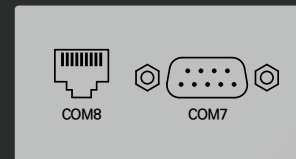

SAM4S

FORZA

Be Flexible with You!

Flexible Option

Main Display & Intel CPU

Customer Display

Flexible Option

Extended Interface

▶ Default : USB 6, Serial 4, DP 1, Lan 1, Drawer 1, Audio 1 (Core CPU : DP 1, HDMI 1)

▶ Additional Type * You can choose one type of Type A, B, C

Type A : USB 4

Type B : Serial 2

Type C : Parallel 1

Payment & Identification

▶ You can use it in various combinations

▲ MSR

▲ MSR+SCR

▲ MSR+Dallas key

▲ MSR+Finger print

Flexible Design

Color Variation

▲ Gold & Black

- ▶ FORZA can be installed in various environments

Specification

Type		Low/Middle type	High type
System	CPU	4th Celeron J1900	7th Core i3 7100U, i5 7200U
	Storage	2.5" SSD 64GB/128GB/256GB M.2 64GB/128GB/256GB * RAID support	
	RAM	DDR III 1 slot (up to 8GB)	DDR IV 2 slots (up to 32GB)
Display	Front display	10.1 inch (1024x600)/15.6, 18.5 inch (1366x768)/15 inch (1024x768)	
	Customer display	2Line LCD, 9.7/10.1/15 inch (Touch available)	
	Touch	Projected capacitive multi-touch panel (PCAP)	
Interface	Default Interface	USB 6, Serial 4 (D-Sub9 3, RJ45 1), LAN 1, Drawer 1, Video 1 (DP 1)	USB 6, Serial 4 (D-Sub9 3, RJ45 1), LAN 1, Drawer 1, Video 2 (DP 1, HDMI 1)
	Extended Interface (Choose 1)	Type A : USB 4	
		Type B : Serial 2 (D-Sub9 1, RJ45 1)	
		Type C : Parallel 1	
Audio	Line-out 1 port, Internal speaker (2W)		
Peripheral	Payment/ID	MSR/SCR/Finger print/Dallas key	
Option	Installation type	Fixed type/Wall type (Wall-mount)/Box type (PC box)	
Software	OS	POS Reday 7, Win 8.1 Industry, Win 10 IoT Enterprise	Win 10 IoT Enterprise
General	Dimension (WxDxH)	355x215x432mm (Basic type, 15 inch main display)	
	Net weight	5.35kg (Basic type, 15 inch main display)	
	Color	Gold & Black/Silver & White	
Power supply		AC 100~240V, 50~60Hz/DC 12V, 5A (60W)	
Certification		KC/CE/FCC/DB/cTUVus (NRTL)/RoHS	