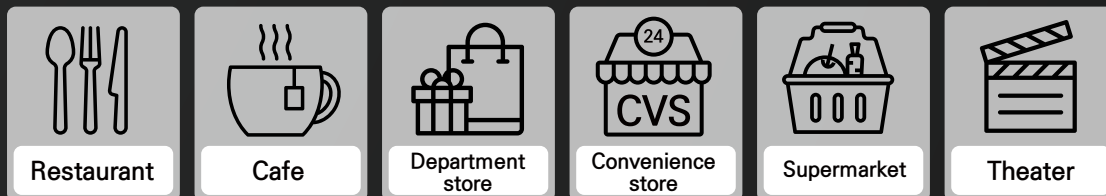

Application

- FORZA can be installed in various environments