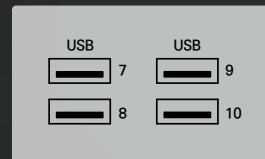

SAM4S

FORZA

Be Flexible with You!

Flexible Option

Main Display & Intel CPU

Customer Display

Flexible Option

Extended Interface

▶ Default : USB 6, Serial 4, DP 1, Lan 1, Drawer 1, Audio 1 (Core CPU : DP 1, HDMI 1)

▶ Additional Type * You can choose one type of Type A, B, C

Type A : USB 4

Type B : Serial 2

Type C : Parallel 1

Payment & Identification

▶ You can use it in various combinations

▲ MSR

▲ MSR+SCR

▲ MSR+Dallas key

▲ MSR+Finger print

Flexible Design

Color Variation

▲ Gold & Black

- ▶ FORZA can be installed in various environments

Specification

Type		Low/Middle type	High type
System	CPU	4th Celeron J1900	7th Core i3 7100U, i5 7200U
	Storage	2.5" SSD 64GB/128GB/256GB M.2 64GB/128GB/256GB * RAID support	
	RAM	DDR III 1 slot (up to 8GB)	DDR IV 2 slots (up to 32GB)
Display	Front display	10.1 inch (1024x600)/15.6, 18.5 inch (1366x768)/15 inch (1024x768)	
	Customer display	2Line LCD, 9.7/10.1/15 inch (Touch available)	
	Touch	Projected capacitive multi-touch panel (PCAP)	
Interface	Default Interface	USB 6, Serial 4 (D-Sub9 3, RJ45 1), LAN 1, Drawer 1, Video 1 (DP 1)	USB 6, Serial 4 (D-Sub9 3, RJ45 1), LAN 1, Drawer 1, Video 2 (DP 1, HDMI 1)
	Extended Interface (Choose 1)	Type A : USB 4	
		Type B : Serial 2 (D-Sub9 1, RJ45 1)	
		Type C : Parallel 1	
Audio	Line-out 1 port, Internal speaker (2W)		
Peripheral	Payment/ID	MSR/SCR/Finger print/Dallas key	
Option	Installation type	Fixed type/Wall type (Wall-mount)/Box type (PC box)	
Software	OS	POS Reday 7, Win 8.1 Industry, Win 10 IoT Enterprise	Win 10 IoT Enterprise
General	Dimension (WxDxH)	355x215x432mm (Basic type, 15 inch main display)	
	Net weight	5.35kg (Basic type, 15 inch main display)	
	Color	Gold & Black/Silver & White	
Power supply		AC 100~240V, 50~60Hz/DC 12V, 5A (60W)	
Certification		KC/CE/FCC/DB/cTUVus (NRTL)/RoHS	