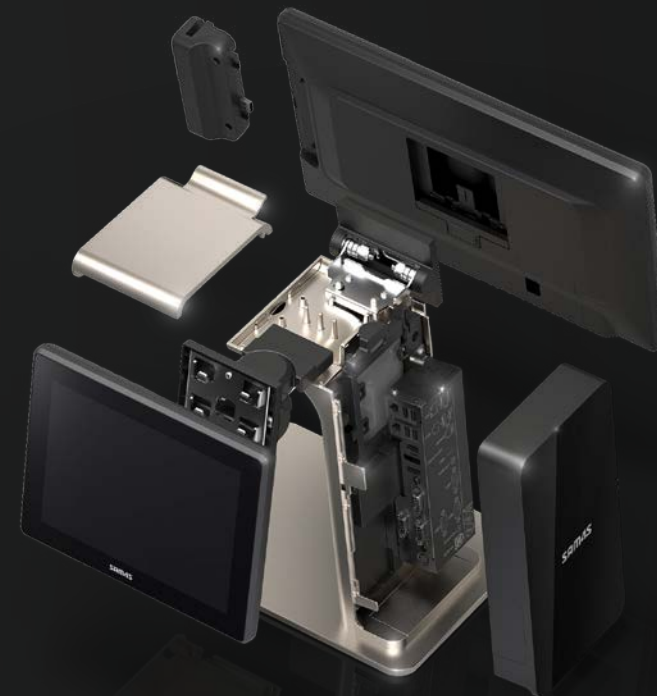

▶ You can use it in various combinations

▲ MSR

▲ MSR+SCR

▲ MSR+Dallas key

▲ MSR+Finger print

Flexible Design

Color Variation

▲ Gold & Black

▲ Silver & White

Installation Type

Basic Type

Fixed Type

Box Type

Wall Type

Flexible Design

Convenient Maintenance

- ▶ You can easily replace SSD and RAM without tools

Easy Assembly

- ▶ Attach and detach the display with one button
- ▶ It is possible to disassemble the product by hands, and easy to clean up lines

Application

- ▶ FORZA can be installed in various environments

Specification

Type		Low/Middle type	High type
System	CPU	4th Celeron J1900	7th Core i3 7100U, i5 7200U
	Storage	2.5" SSD 64GB/128GB/256GB M.2 64GB/128GB/256GB * RAID support	
	RAM	DDR III 1 slot (up to 8GB)	DDR IV 2 slots (up to 32GB)
Display	Front display	10.1 inch (1024x600)/15.6, 18.5 inch (1366x768)/15 inch (1024x768)	
	Customer display	2Line LCD, 9.7/10.1/15 inch (Touch available)	
	Touch	Projected capacitive multi-touch panel (PCAP)	
Interface	Default Interface	USB 6, Serial 4 (D-Sub9 3, RJ45 1), LAN 1, Drawer 1, Video 1 (DP 1)	USB 6, Serial 4 (D-Sub9 3, RJ45 1), LAN 1, Drawer 1, Video 2 (DP 1, HDMI 1)
	Extended Interface (Choose 1)	Type A : USB 4	
		Type B : Serial 2 (D-Sub9 1, RJ45 1)	
		Type C : Parallel 1	
Audio	Line-out 1 port, Internal speaker (2W)		
Peripheral	Payment/ID	MSR/SCR/Finger print/Dallas key	
Option	Installation type	Fixed type/Wall type (Wall-mount)/Box type (PC box)	
Software	OS	POS Reday 7, Win 8.1 Industry, Win 10 IoT Enterprise	Win 10 IoT Enterprise
General	Dimension (WxDxH)	355x215x432mm (Basic type, 15 inch main display)	
	Net weight	5.35kg (Basic type, 15 inch main display)	
	Color	Gold & Black/Silver & White	
Power supply		AC 100~240V, 50~60Hz/DC 12V, 5A (60W)	
Certification		KC/CE/FCC/DB/cTUVus (NRTL)/RoHS	