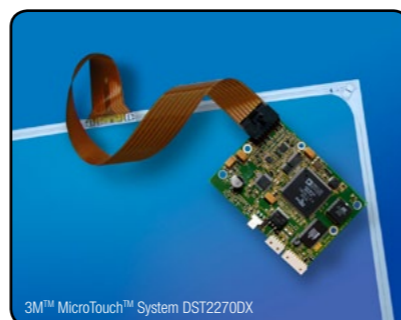

3M™ MicroTouch™ System DST2270DX

The NEC Solution

EA241WM-BK-DST 24-inch Widescreen LCD Touch Screen

The 24" NEC MultiSync EA241WM-BK-DST, combines cutting-edge technologies with environmentally-friendly features to meet the diverse needs of interactive signage applications.

- ECO Mode™ function helps save power, reduce heat and extend the life of the display by allowing you to dim the backlight
- Dynamic Visual Mode enhances video and images with realtime optimization of brightness, colour and contrast
- Carbon footprint meter helps track and calculate the reduction of green gas emissions

P402-DST 40-inch Widescreen LCD Touch Screen

The 40" NEC P402-DST offers industrial-strength, 24/7 operation for the most demanding digital signage installations.

- Industrial-strength, premium-grade panel with additional thermal protection, internal temperature sensors with self-diagnostics and fan-based technology, allows for 24/7 operation
- Open Pluggable Specification is the industry's first standardised option slot that simplifies digital signage installations
- Built-in expansion slot allows for seamless integration of NEC/third-party components, as well as future OPS-based products
- Expanded connectivity with digital loop-through
- Full 1080p high-definition resolution provides stunning detail
- Improved mechanical design with slimmer depth
- TileMatrix allows you to create video walls up to 10 x 10

Dispersive Signal Technology (DST)

The V321-DST, P402-DST & P462-DST utilise the MicroTouch™ DST Touch System. DST consists of the anti-glare properties of a chemically-strengthened glass substrate with piezos mounted on each corner, mated to a sophisticated, dedicated controller. The DST Touch System determines the touch position by pinpointing the source of "bending waves" created by finger or stylus contact within the glass substrate. This process helps eliminate traditional performance issues related to on-screen contaminants and surface damage, and provides fast, accurate touch attributes.

- Fast, accurate, repeatable touch
- Touch unaffected by surface contaminants, such as dirt, dust and grime
- Excellent light transmission provides vibrant optical characteristics with anti-glare properties
- Operation unaffected by surface damage
- Input flexibility from finger or stylus, such as pencil, credit card, fingernail, or almost any pointing stylus